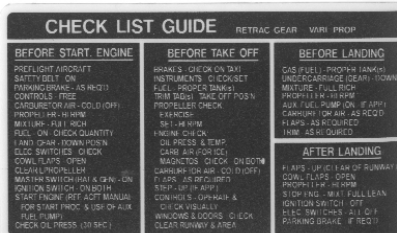

Retractable gear, variable prop
P/N 09-42820.....

INSTRUCTIONAL USE ONLY

INSTRUCTIONAL USE ONLY PLACARD - Used on Part 103 exempted 2-seat ultralights. Available in pre-spaced vinyl lettering in your choice of colors. Size 3" x 10"
Vinyl Lettering..... P/N 09-43901.....

CAUTION HOT EXHAUST

HOT EXHAUST - Black & red on white decal. Measures 1.5" x 4". A must where muffler can be accidentally touched or brushed up against during aircraft servicing or entry.
P/N 09-43902.....